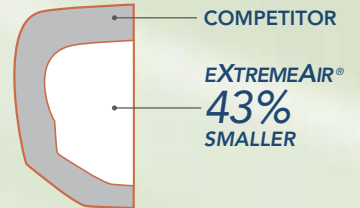

EXTREMEAIR® EXTREME GUIDE

EXTREME SPEED DRIES 3 X FASTER

The **EXTREMEAIR** dries hands three times faster than traditional hand dryers. This is accomplished with a powerful blast of warm air that quickly breaks up the layer of surface water on a user's hands for quick removal and evaporation.

EXTREMEAIR	10-15 SEC
TRADITIONAL HAND DRYER	30-45 SEC

EXTREME DESIGN 43% SMALLER

The patented design is the most compact of any high performance hand dryer in the industry. It's **43% smaller** than old "industry standard" high speed dryers; yet, it's just as powerful.