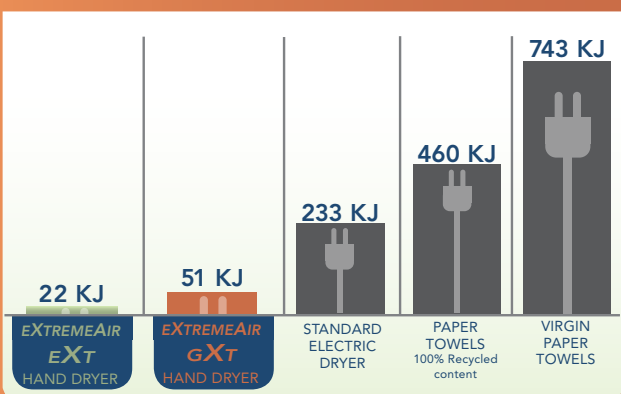

COMPARISON OF ENERGY PER USE